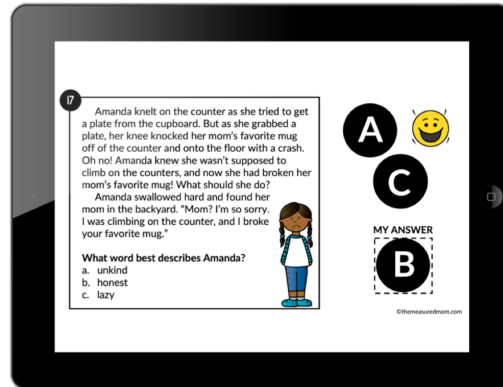

Thank you for checking out this product preview!

CHARACTER TRAIT TASK CARDS

INCLUDES BOTH DIGITAL AND PRINT OPTIONS

Includes both self-checking and quiz options!

PRINT THE TASK CARDS OR USE THE DIGITAL RESOURCE WITH GOOGLE SLIDES™ OR GOOGLE FORMS™

This product from The Measured Mom® comes in three different versions.

When you purchase, you have the option of using the Google Slides self-checking task cards, the Google Forms task cards (in a quiz format), or the printable task cards. The file includes specific instructions for using the digital versions. *The same questions are in all three versions.*