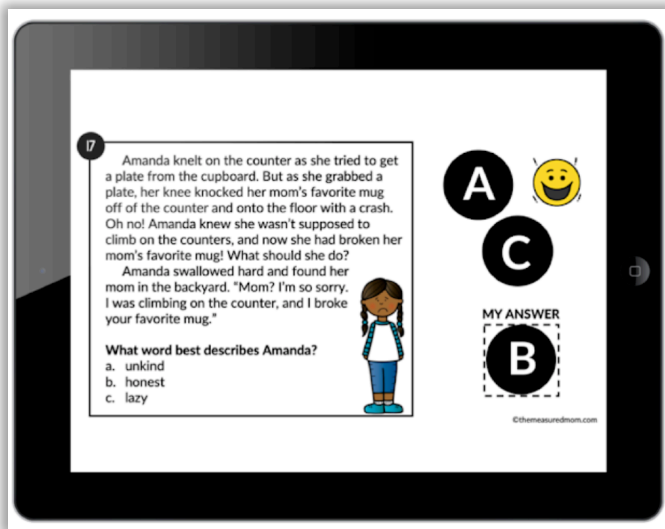

Thank you for checking out this product preview!

CHARACTER TRAIT TASK CARDS

INCLUDES BOTH DIGITAL AND PRINT OPTIONS

Includes both self-checking and quiz options!

PRINT THE TASK CARDS OR USE THE DIGITAL RESOURCE WITH GOOGLE SLIDES™ OR GOOGLE FORMS™

This product from The Measured Mom® comes in three different versions.

When you purchase, you have the option of using the Google Slides self-checking task cards, the Google Forms task cards (in a quiz format), or the printable task cards. The file includes specific instructions for using the digital versions. *The same questions are in all three versions.*