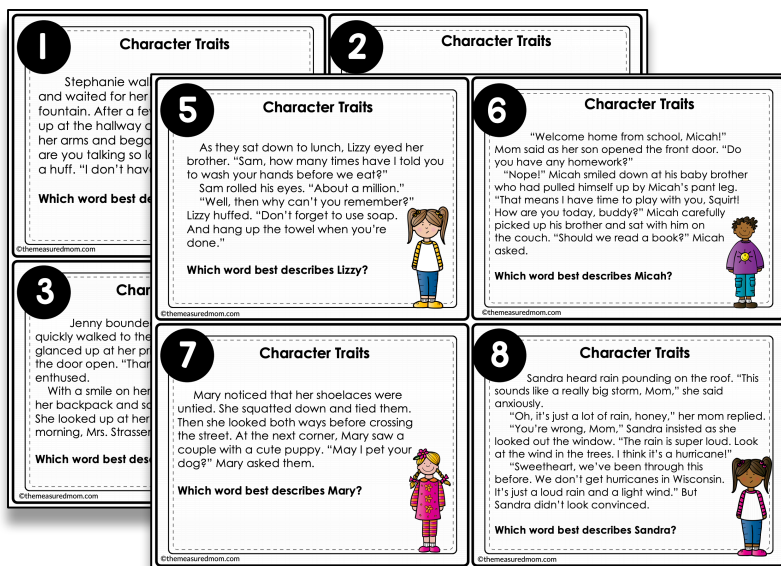

Printable task cards in both
color and black & white
(20 cards)