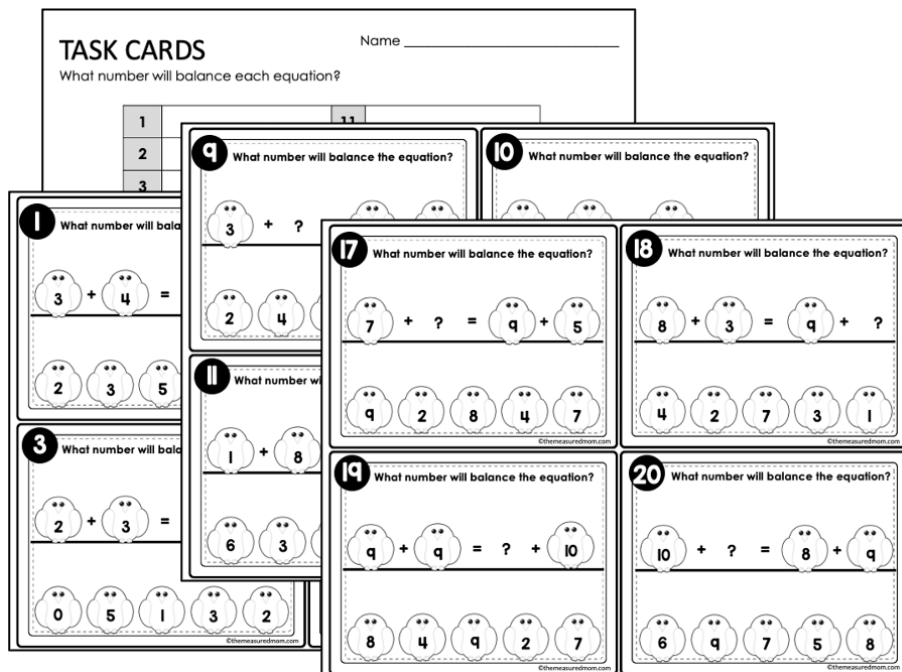

This product from The Measured Mom® comes in three different versions.

When you purchase, you have the option of using the Google Slides self-checking task cards, the Seesaw self-checking activity, or the printable task cards.

Task cards