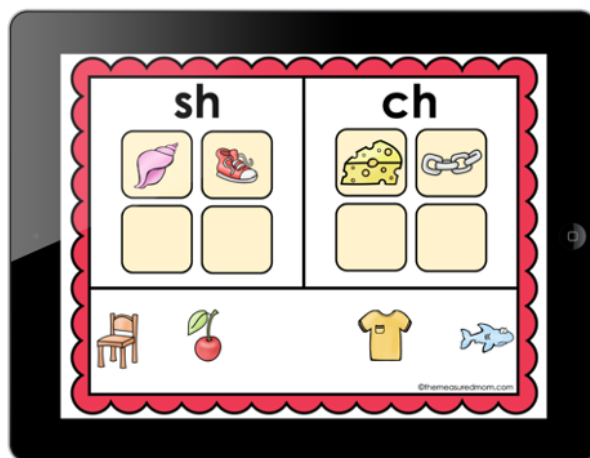

Thank you for checking out this product preview!

BEGINNING DIGRAPH PICTURE SORT

INCLUDES BOTH DIGITAL AND PRINT OPTIONS

PRINT THE WORKSHEETS OR USE THE DIGITAL RESOURCE WITH SEESAW OR GOOGLE SLIDES

This product from The Measured Mom® comes in three different versions.

When you purchase, you have the option of using the Google Slides activity, the Seesaw activity, or the printable worksheets.

Google Slides and Seesaw (10 slides)

Worksheets
(in black and white)