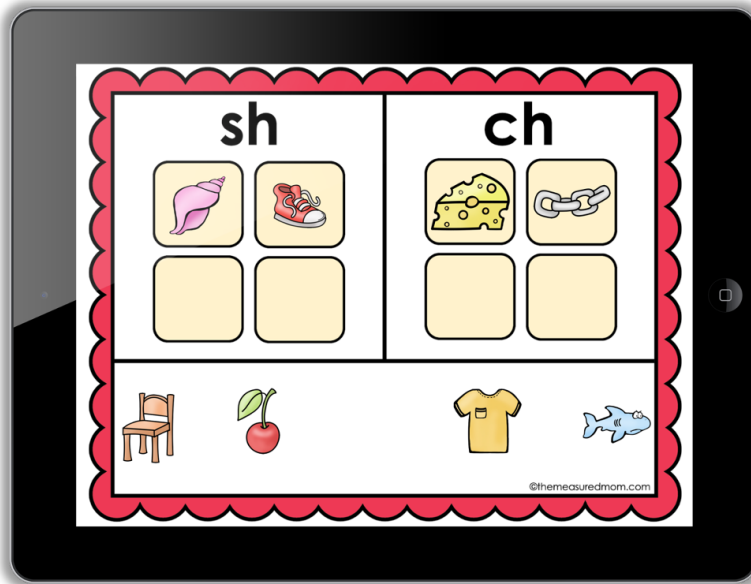

Thank you for checking out this product preview!

BEGINNING DIGRAPH PICTURE SORT

INCLUDES BOTH DIGITAL AND PRINT OPTIONS

PRINT THE WORKSHEETS OR USE THE DIGITAL RESOURCE WITH SEESAW OR GOOGLE SLIDES

This product from The Measured Mom® comes in three different versions.

When you purchase, you have the option of using the Google Slides activity, the Seesaw activity, or the printable worksheets.

Google Slides and Seesaw (10 slides)

Worksheets
(in black and white)