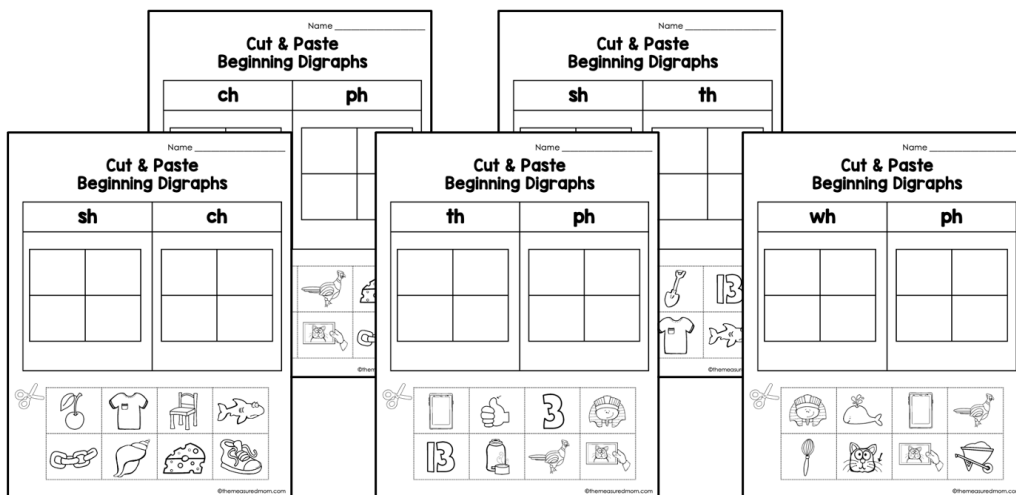

Thank you for checking out this product preview!

BEGINNING DIGRAPH PICTURE SORT

INCLUDES BOTH DIGITAL AND PRINT OPTIONS

PRINT THE WORKSHEETS OR USE THE DIGITAL RESOURCE WITH SEESAW OR GOOGLE SLIDES

This product from The Measured Mom® comes in three different versions.

When you purchase, you have the option of using the Google Slides activity, the Seesaw activity, or the printable worksheets.

Google Slides and Seesaw (10 slides)

Worksheets
(in black and white)