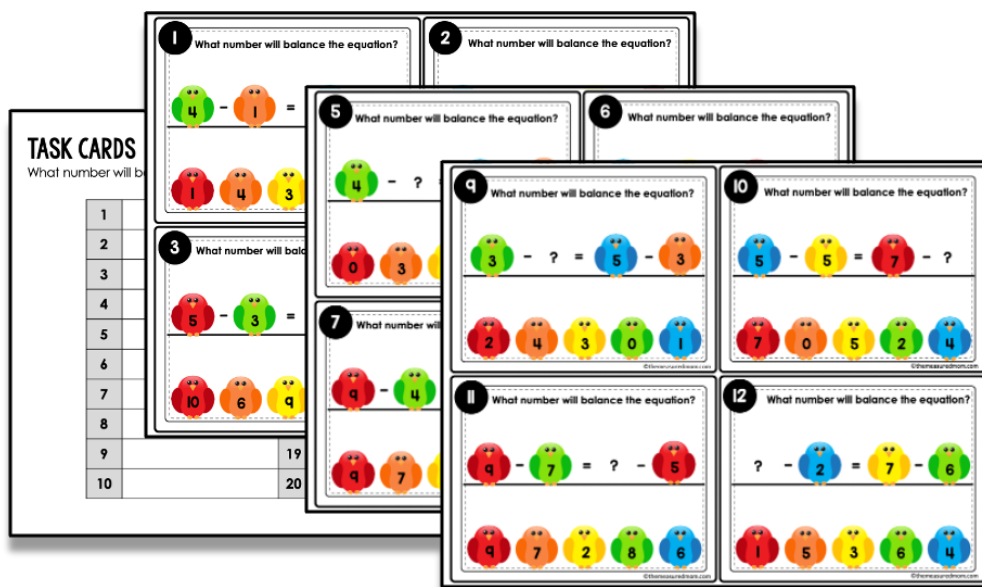

Thank you for checking out this product preview!

BALANCING SUBTRACTION EQUATIONS

INCLUDES BOTH DIGITAL AND PRINT OPTIONS

Self-checking!

PRINT THE TASK CARDS OR USE THE DIGITAL RESOURCE WITH SEESAW OR GOOGLE SLIDES

This product from The Measured Mom® comes in three different versions.

When you purchase, you have the option of using the Google Slides self-checking task cards, the Seesaw self-checking activity, or the printable task cards.

Google Slides activity (20 slides)
and Seesaw activity (19 slides)

Task cards
(in both color and black and white)