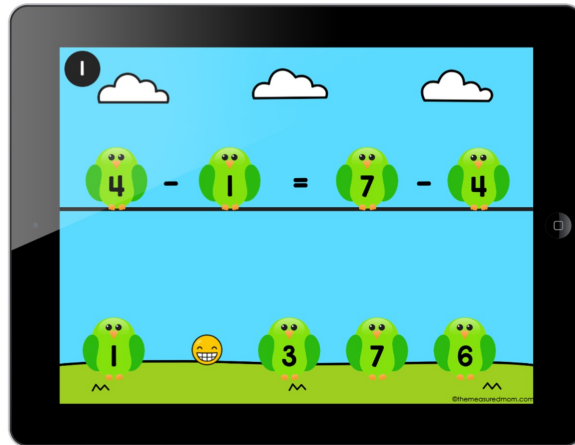

Thank you for checking out this product preview!

BALANCING SUBTRACTION EQUATIONS

INCLUDES BOTH DIGITAL AND PRINT OPTIONS

Self-checking!

PRINT THE TASK CARDS OR USE THE DIGITAL RESOURCE WITH SEESAW OR GOOGLE SLIDES

This product from The Measured Mom® comes in three different versions.

When you purchase, you have the option of using the Google Slides self-checking task cards, the Seesaw self-checking activity, or the printable task cards.

Google Slides activity (20 slides)
and Seesaw activity (19 slides)

Task cards
(in both color and black and white)