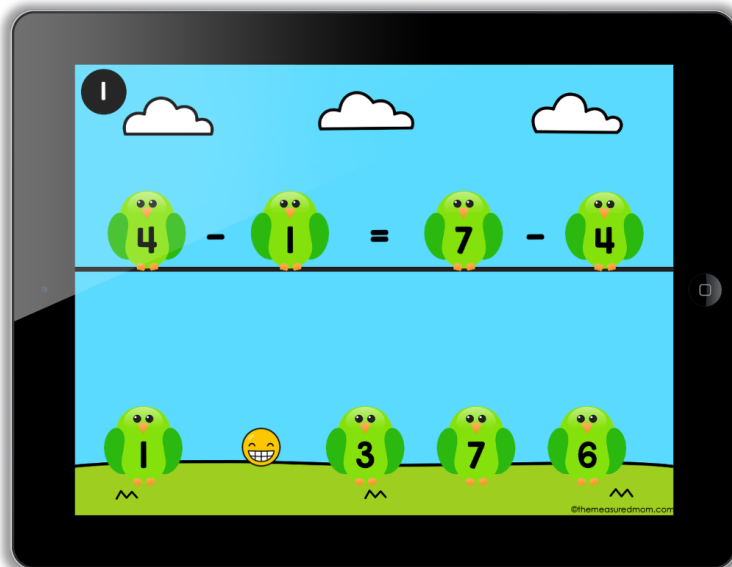

Thank you for checking out this product preview!

BALANCING SUBTRACTION EQUATIONS

INCLUDES BOTH DIGITAL AND PRINT OPTIONS

Self-checking!

PRINT THE TASK CARDS OR USE THE DIGITAL RESOURCE WITH SEESAW OR GOOGLE SLIDES

This product from The Measured Mom® comes in three different versions.

When you purchase, you have the option of using the Google Slides self-checking task cards, the Seesaw self-checking activity, or the printable task cards.

Google Slides activity (20 slides)
and Seesaw activity (19 slides)

Task cards
(in both color and black and white)