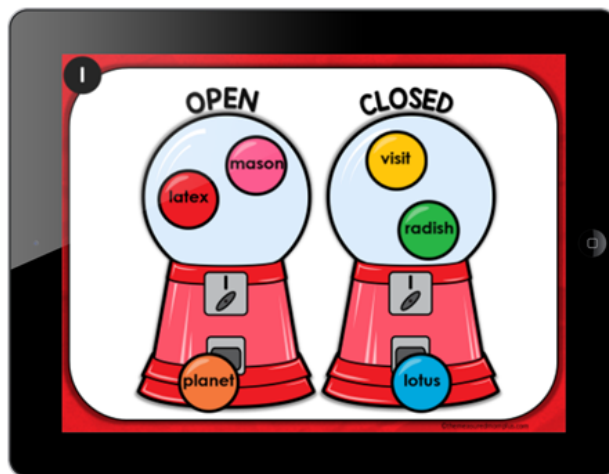

Thank you for checking out this product preview!

CLOSED AND OPEN SYLLABLE SORT

INCLUDES BOTH DIGITAL AND PRINT OPTIONS

PRINT THE TASK CARDS OR USE THE DIGITAL RESOURCE WITH SEESAW, GOOGLE SLIDES, OR GOOGLE FORMS

This product from The Measured Mom® comes in four different versions.

When you purchase, you have the option of using the Google Slides activity, the Seesaw activity, Google Forms quiz, or the printable activity sheets. The file includes specific instructions for using the digital versions.