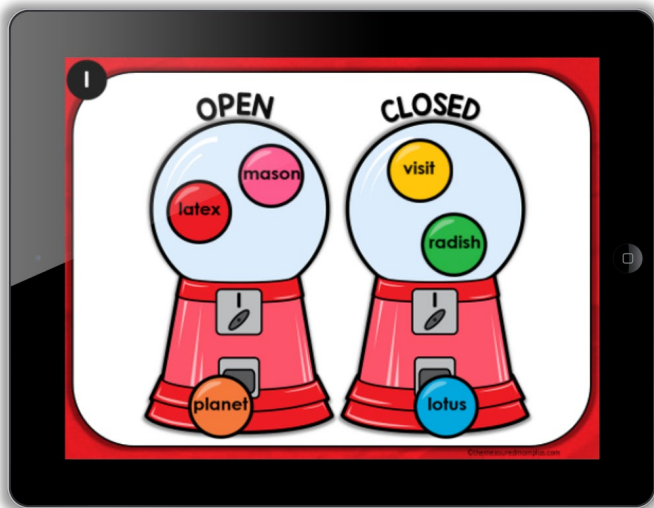

Thank you for checking out this product preview!

CLOSED AND OPEN SYLLABLE SORT

INCLUDES BOTH DIGITAL AND PRINT OPTIONS

PRINT THE TASK CARDS OR USE THE DIGITAL RESOURCE WITH SEESAW, GOOGLE SLIDES, OR GOOGLE FORMS

This product from The Measured Mom® comes in four different versions.

When you purchase, you have the option of using the Google Slides activity, the Seesaw activity, Google Forms quiz, or the printable activity sheets. The file includes specific instructions for using the digital versions.