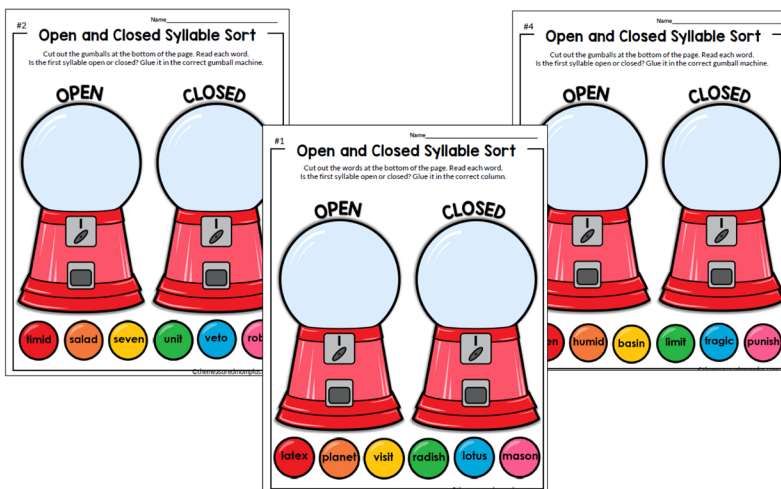

Printable activity sheets in both
color and black & white
(10 sheets)