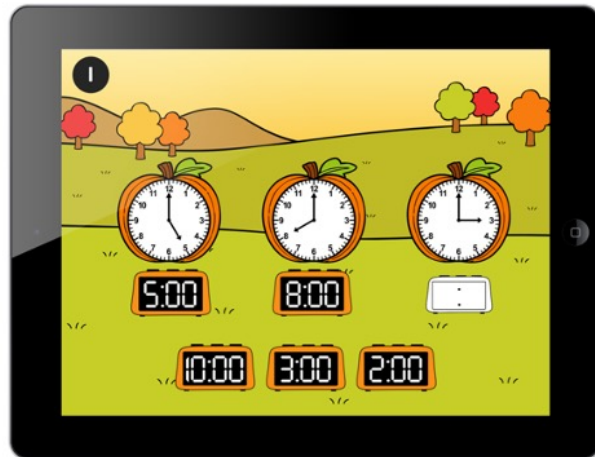

# TELLING TIME TO ONE HOUR

**INCLUDES BOTH DIGITAL AND PRINT OPTIONS**

**PRINT THE TASK CARDS OR USE THE DIGITAL RESOURCE WITH SEESAW OR GOOGLE SLIDES**

# This product from The Measured Mom® comes in three different versions.

When you purchase, you have the option of using the Google Slides activity, the Seesaw activity, or the printable task cards.

Google Slides activity (10 slides)  
and Seesaw activity (10 slides)