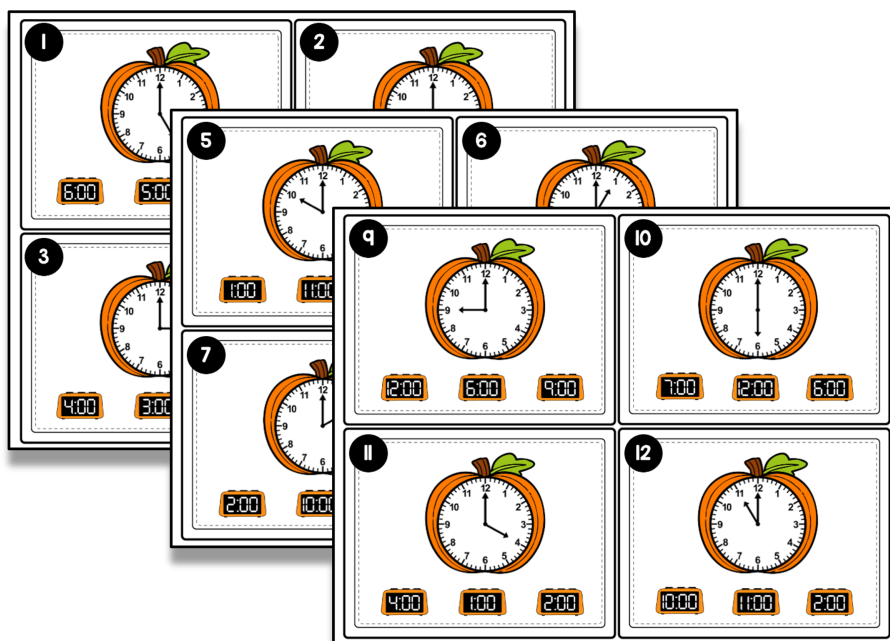

# TELLING TIME TO ONE HOUR

**INCLUDES BOTH DIGITAL AND PRINT OPTIONS**

**PRINT THE TASK CARDS OR USE THE DIGITAL RESOURCE WITH SEESAW OR GOOGLE SLIDES**

# This product from The Measured Mom® comes in three different versions.

When you purchase, you have the option of using the Google Slides activity, the Seesaw activity, or the printable task cards.

Google Slides activity (10 slides)  
and Seesaw activity (10 slides)

12 task cards  
(in both color and black and white)