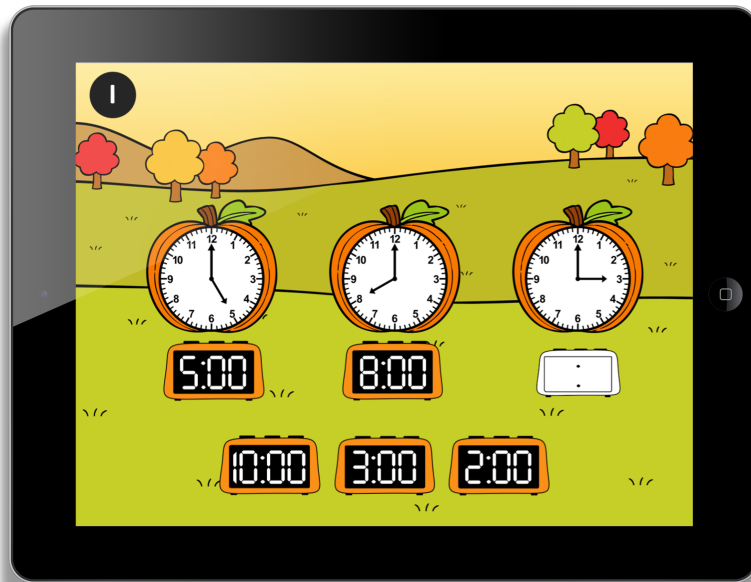

# TELLING TIME TO ONE HOUR

**INCLUDES BOTH DIGITAL AND PRINT OPTIONS**

**PRINT THE TASK CARDS OR USE THE DIGITAL RESOURCE WITH SEESAW OR GOOGLE SLIDES**

# This product from The Measured Mom® comes in three different versions.

When you purchase, you have the option of using the Google Slides activity, the Seesaw activity, or the printable task cards.

Google Slides activity (10 slides)  
and Seesaw activity (10 slides)

12 task cards  
(in both color and black and white)